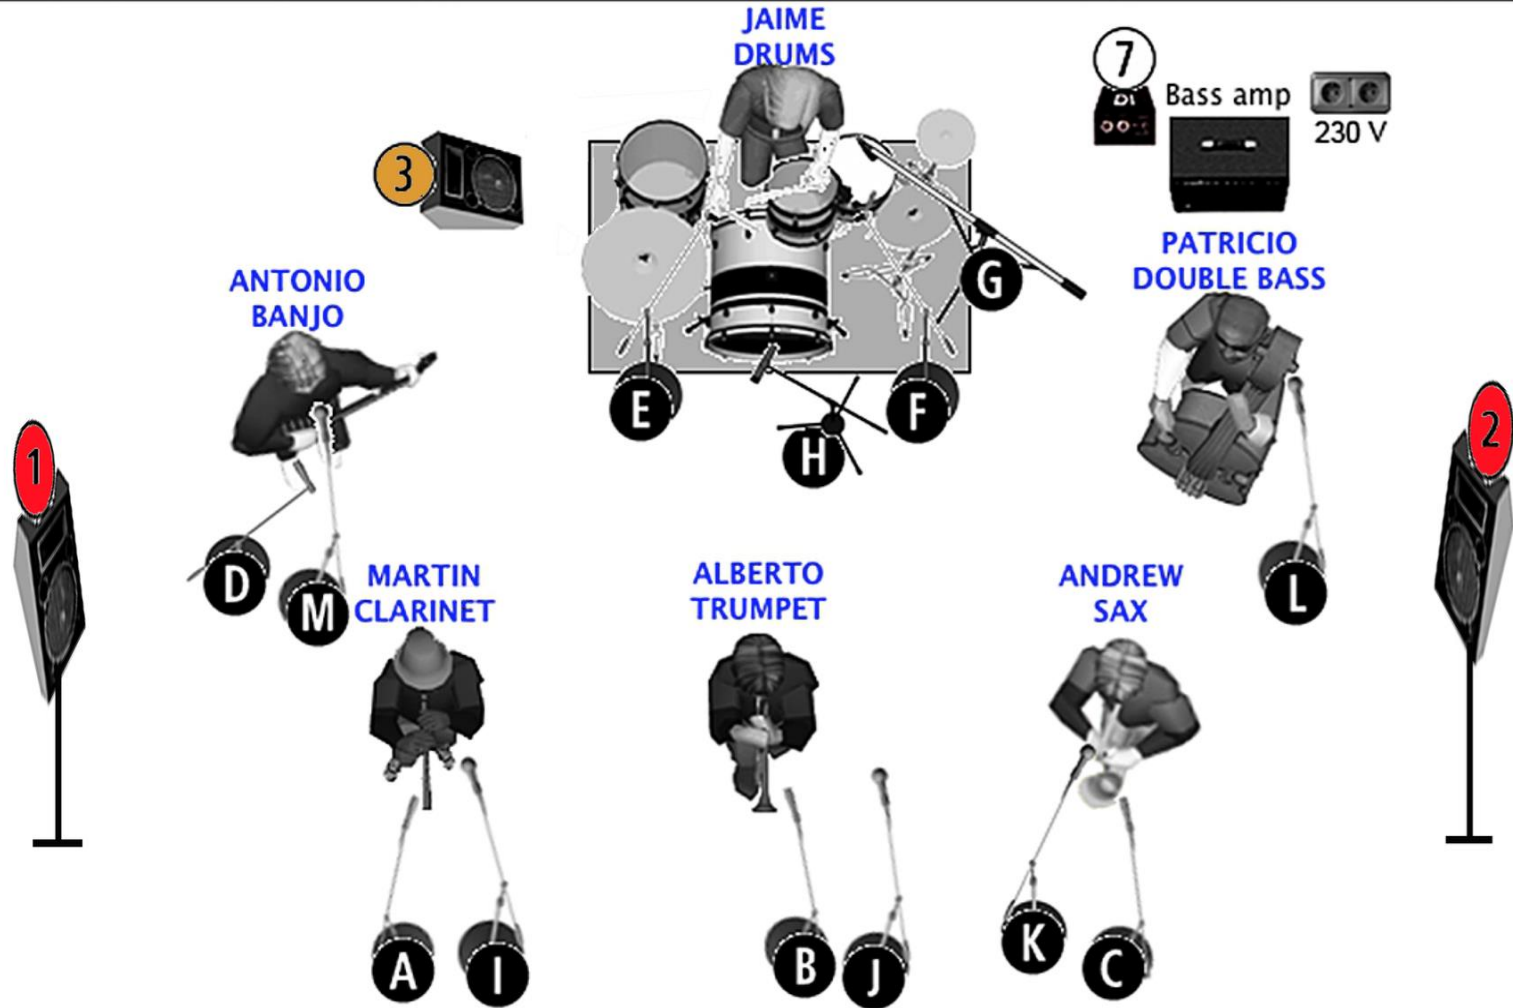

# STAGE PLOT

① ② **SIDE FIELD MONITORS**

③ **REGULAR MONITOR**

Ⓐ Clarinet mic: Senheiser 421 or similar

Ⓑ Trumpet mic: Senheiser 421 or similar

Ⓒ Sax mic: Senheiser 421 or similar

Ⓓ Banjo mic: sm57 Beta/ sm58

Ⓔ Overhead drum mic

Ⓕ Overhead drum mic

Ⓖ Snare drum mic

Ⓗ Kick drum mic

Ⓘ Ⓝ Ⓚ Voice mics: sm58

Ⓛ Ⓜ

**Stage dimensions:**  
At least 5m x 3,5m  
Musicians like playing close to each other (1m aprox. between wind instruments)