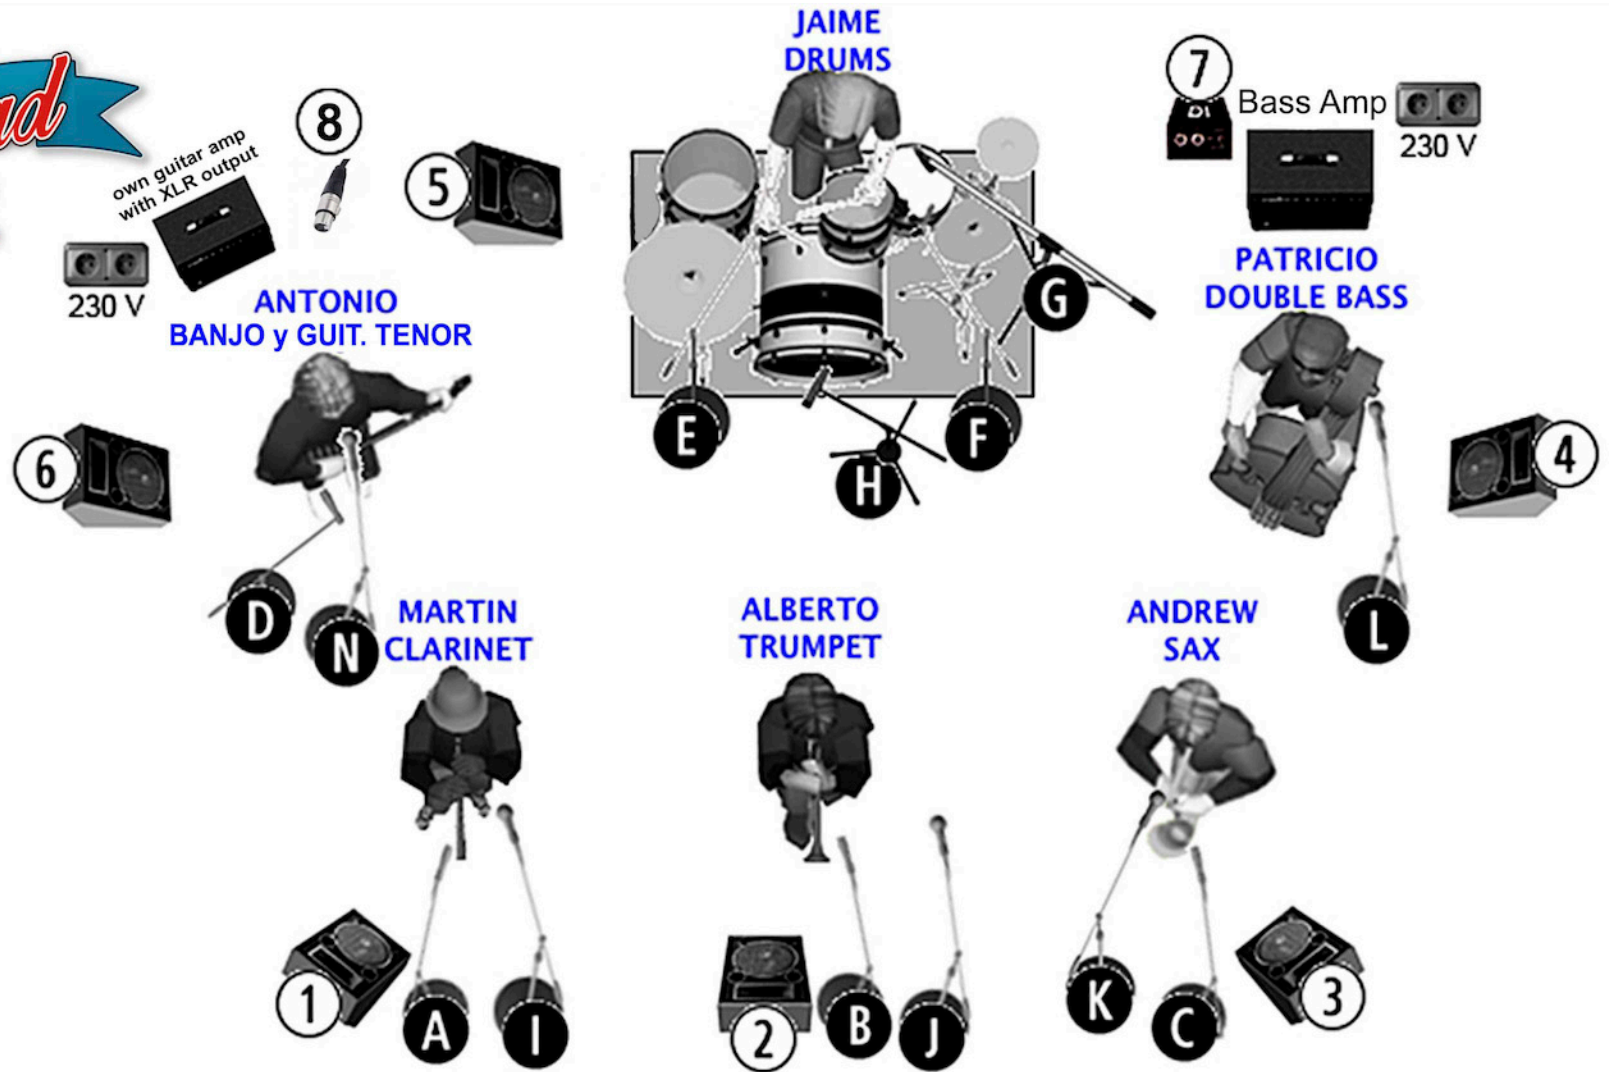

STAGE PLOT

- 1 2 3
4 5 6 **MONITORS**
- A** Clarinet mic: Senheiser 421 or similar
B Trumpet mic: Senheiser 421 or similar
C Sax mic: Senheiser 421 or similar

- D** Banjo mic: sm57 Beta/ sm58
E Overhead drum mic
F Overhead drum mic
G Snare drum mic
H Kick drum mic

- I J K** Voice mics: sm58
L N
7 D.I. Box for Bass amp
8 XLR Line

Stage dimensions:
 At least 5m x 3,5m
 Musicians like playing close to each other (1m aprox. between wind instruments)
Other needs:
 Water bottles for all musicians